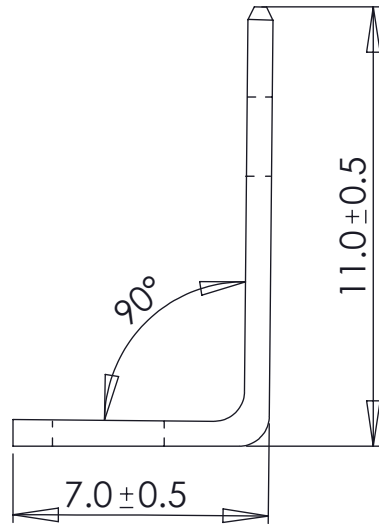

P.NO: T8003

P.NO: T8004

P.NO: T8005

**PROPRIETARY AND CONFIDENTIAL**

THE INFORMATION CONTAINED IN THIS DRAWING IS THE SOLE PROPERTY OF CIFTEL ELEKTROMEKANIK SAN. TIC. LTD. STI. ANY REPRODUCTION IN PART OR AS A WHOLE WITHOUT THE WRITTEN PERMISSION OF CIFTEL ELEKTROMEKANIK SAN. TIC. LTD. STI IS PROHIBITED.

RESIM GRUBU-DRAWING GROUP	PARCA ADI-PART NAME	MALZEME -MATERIAL
TERMINAL	KLEMENS	CuZn30 F30
PARCA NO-PART NO	RESIM NO-DRAWING NUMBER	SAYFA NO-PAGE NUMBER
T80XX	TR 082	1/1

OLCEK-SCALE

3/1